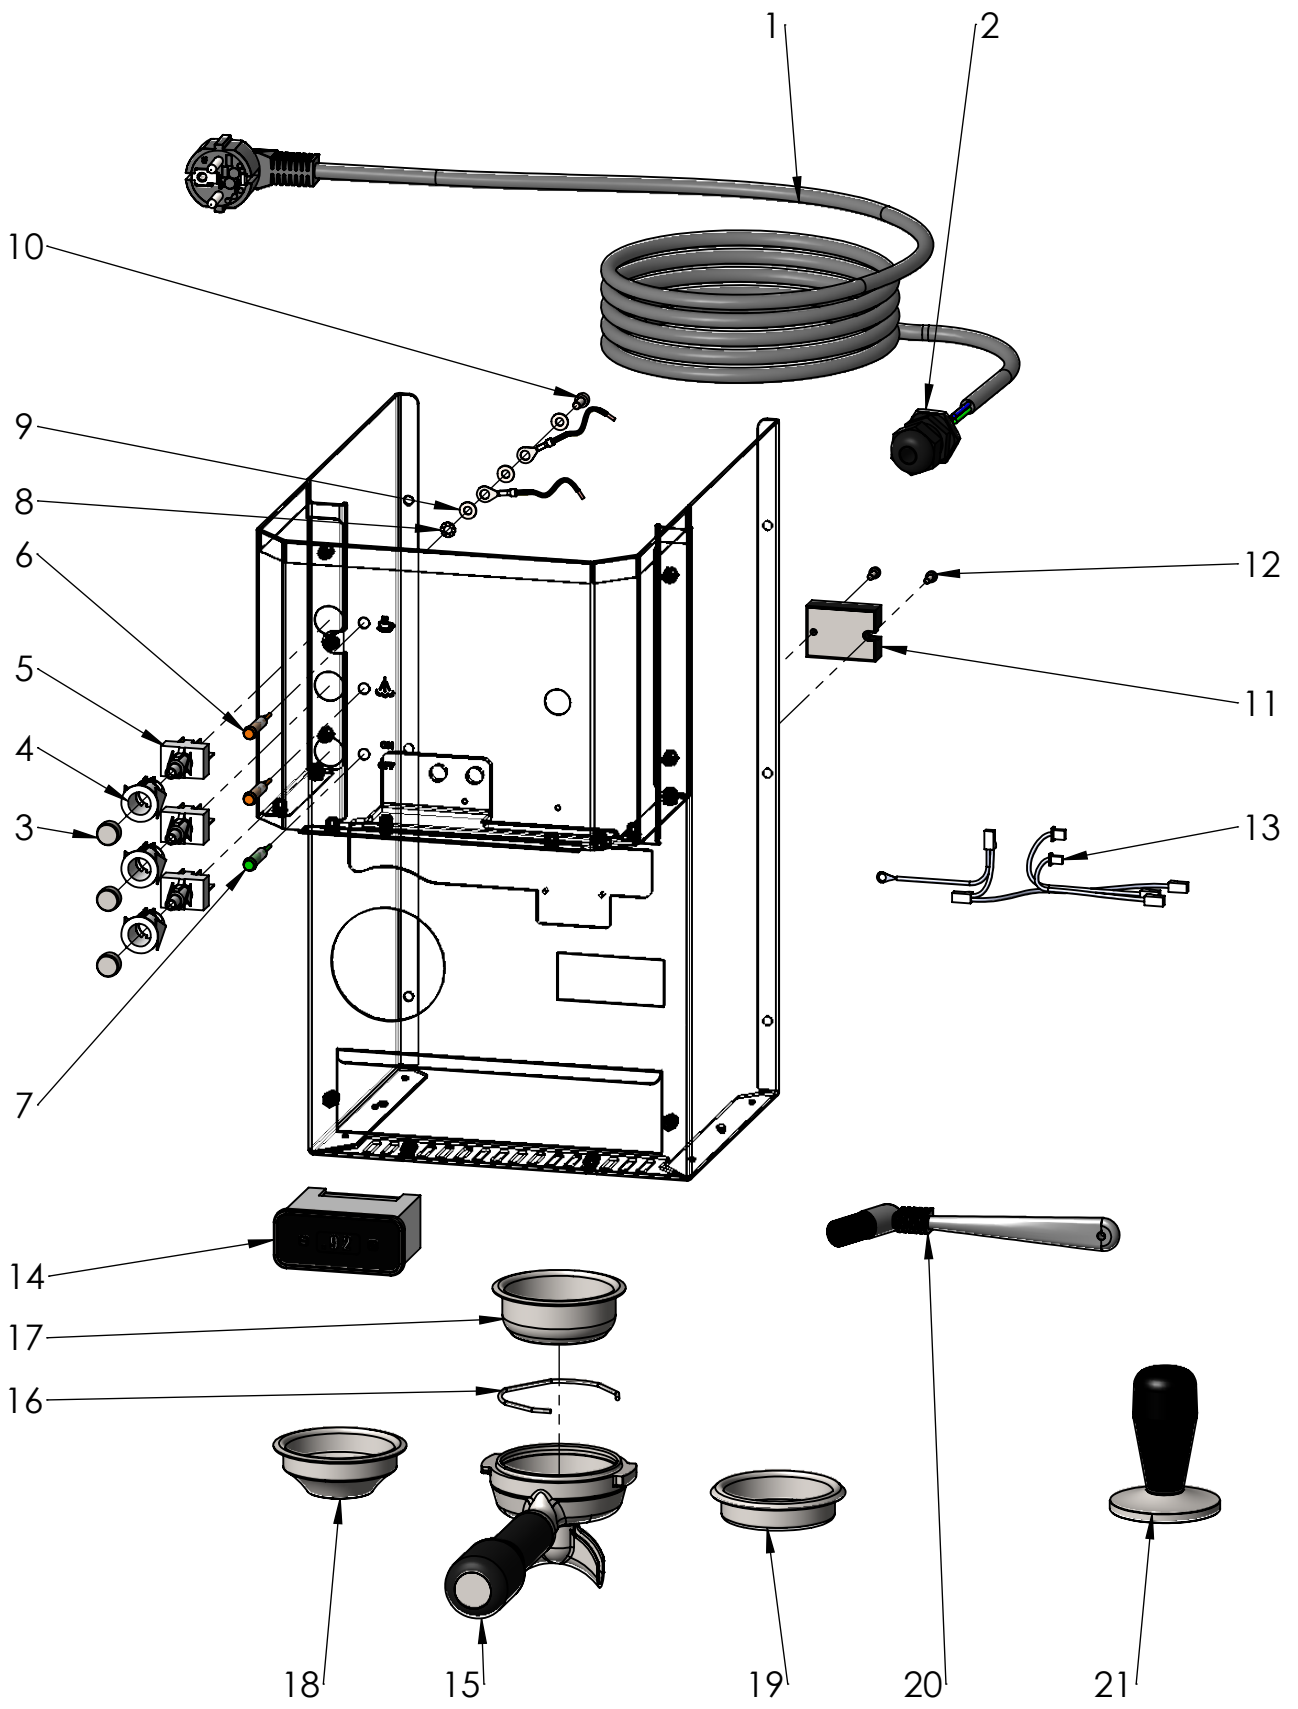

4 Elektr. comp. Acs.

GO - Table 4 - electr. Components, Accessories

Pos.	Artikelnr./ item no./ num.art.	Bezeichnung	Description
1	C199900957	Netzkabel Schuko	Power cable Schuko-plug
	P2034	Netzkabel US-Stecker	Power cable US plug
	P2035	Netzkabel UK-Stecker	Power cable UK plug
	P2036	Netzkabel AU-Stecker	Power cable AU plug
2	P2070	Kabelbefestigung mit Sechskantmutter	Cable clip with hexagon nut
3	P6312	Taster	Button
4	P9112	Halterung Taster	Button bracket
5	P9111	Schalter	Switch
6	P9108	Kontrolllampe Orange	Control lamp orange
7	P9109	Kontrolllampe grün	Control lamp green
8	P2004	Zahnscheibe M4	Toothed washer M4
9	P2009	Unterlegscheibe M4	Flat washer M4
10	P2006	Zylinderkopfschraube M4x10	Socket head cap screw M4x10
11	P6029	Statisches Relais	Static relay
12	P2068	Zylinderkopfschraube M3x8	Socket head cap screw M3x8
13	P2589	Kabelbaum	Cable loom
14	P6066	PID 230V	PID 230V
	US1044	PID 115V	PID 115V
15	C699900235	Filterträger Profitec Mini	Portafilter 2 outlets mini
16	C619900098	Haltefeder Filterträger	Locking spring portafilter
17	C619900105	Tassensieb 14g	Cup filter 14g
18	C619900104	Tassensieb 7g	Cup filter 7g
19	C619900106	Blindsieb	Blindfilter
20	R210	Reinigungspinsel	Cleaning brush
21	89410	Tamper	Tamper