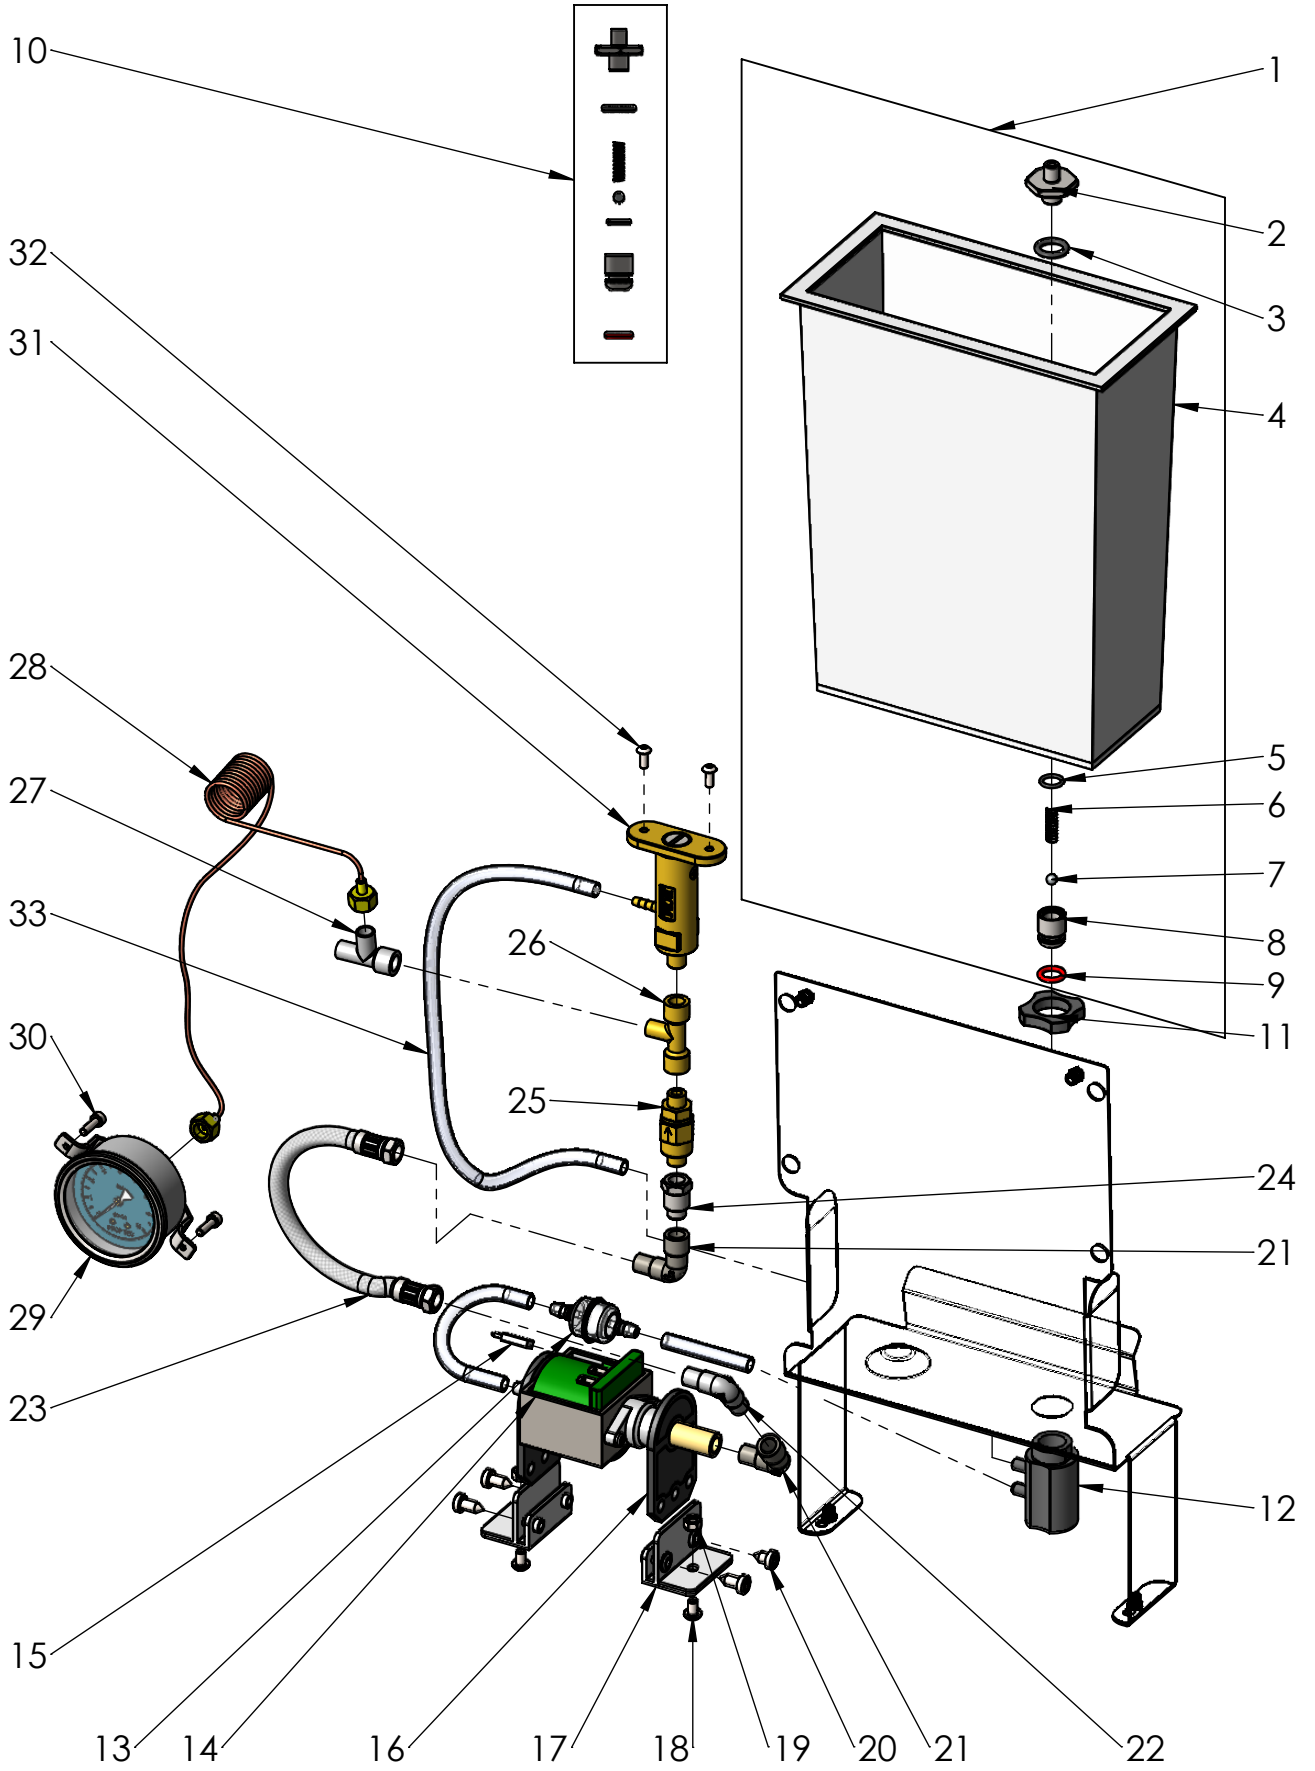

## GO - Table 2 - Water supply

Pos.	Artikelnr./ item no./ num.art.	Bezeichnung	Description
1	P9010.K2	Wassertank komplett	Water tank complete
2	P6020	Wassertankadapter Verschraubung	Water tank adapter hexagon nut
3	P6020.3	Dichtung Wassertankadapter oben	Seal water tank adapter upper
4	P9010	Wassertank Rohling	Water tank blank
5	P6025	Dichtung Wassertankadapter Mitte	Seal water tank adapter middle
6	P6023	Feder Wassertankadapter	Spring water tank adapter
7	B5471509	Kugel Wassertankverschluss	Ball water tank lock
8	P6017	Wassertankadapter Stutzen	Water tank adapter union
9	B7496076	Dichtung Wassertankadapter unten	Seal water tank adapter lower
10	P6020.NK	Wassertankadapter komplett	Water tank adapter complete
11	P6020.K3	Mutter M20 Wassertank	Water tank adapter nut M20
12	P6020.K4	Wassertankadapter Becher	Water tank adapter connector
13	C439900695	Filter Wassertankbetrieb	Filter water tank operation
14	P6950	Vibrationspumpe 230V / 50hz	Vibration pump 230V / 50Hz
	US1001	Vibrationspumpe 120V / 60Hz	Vibration pump 120V / 60Hz
15	C199900969	Thermostat Pumpe	Thermal protector pump
16	C249900770	Halterung Pumpe	Pump holder rubber
17	P3006.K	Plastik Halterung Pumpe L	Lower pump bracket
18	P2008	Linsenkopfschraube M5x8	Button head screw M5x8
19	P6102	Sechskantmutter M5	Hex nut M5
20	P3019	Schraube Pumpenhalterung 4,8x13mm	Thread tapping screw 4.8x13mm
21	P9014	L-Verbindungsstück 1/8" MF	Elbow 1/8" MF
22	C229900579	L-Verbindungsstück 1/8" MM	Elbow 1/8" MM
23	P8016	Flexschlauch 1/8" FF	Flex hose 1/8" FF
24	P2047	Verlängerung 1/8" MF 22mm	Extension 1/8" MF 22mm
25	C229900548	Rückschlagventil 1/8" MM	Non-return valve 1/8" MM
26	C229900703	T-Stück 1/8" FMF	T-connector 1/8" FMF
27	C229900644	T-Stück 1/8" MMF	T-connector 1/8" MMF
28	P6051	Kapillarrohr Pumpendruckmanometer	Capillary tube pump pressure gauge
29	P2546	Pumpendruckmanometer petrol	Pump pressure gauge petrol
	P2546.1	Pumpendruckmanometer schwarz	Pump pressure gauge black
30	P1966	Zylinderkopfschraube M4x14	Socket head cap screw M4x14
31	P7000	Expansionsventil	Expansion valve
32	P2022	Linsenkopfschraube M4x10	Button head screw M4x10
33	C499900769	Silikonschlauch transparent	Silicon tube transparent